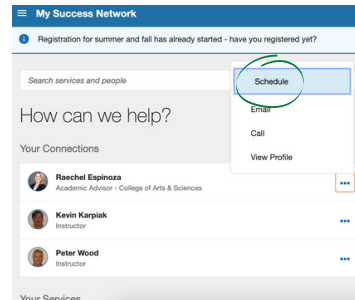

WHAT IS STARFISH?

It's your personalized success network of instructors & advisors, an easy to use hub of campus resources, appt. scheduling with most advisors, success plans, & more to come!

How do I find it?

1. Log into my.emich.edu
2. Click Student
3. Click Starfish!

Questions: starfish@emich.edu

WHAT DO I DO ONCE I'M THERE?

Open menu to the right by clicking this icon!

Add your cell # to get texts!
Click the icon to see how!

Alternate Email ☐ Click the icon to see how!
8885551212@txt.att.net
☒ Send notifications to my alternate email address
[Edit Notification Preferences](#)

Find instructors, advisors, & campus resources!

- My Success Network
- Upcoming
- Tell us about yourself
- Dashboard
- Messages
- Plans
- Courses
- Raise Your Hand
- History

Help us get to know you & your needs!
(fill out the survey)

See requirements of your success plans.
(if you are on one)

Ask for help!

Schedule appointments with most Academic Advisors!