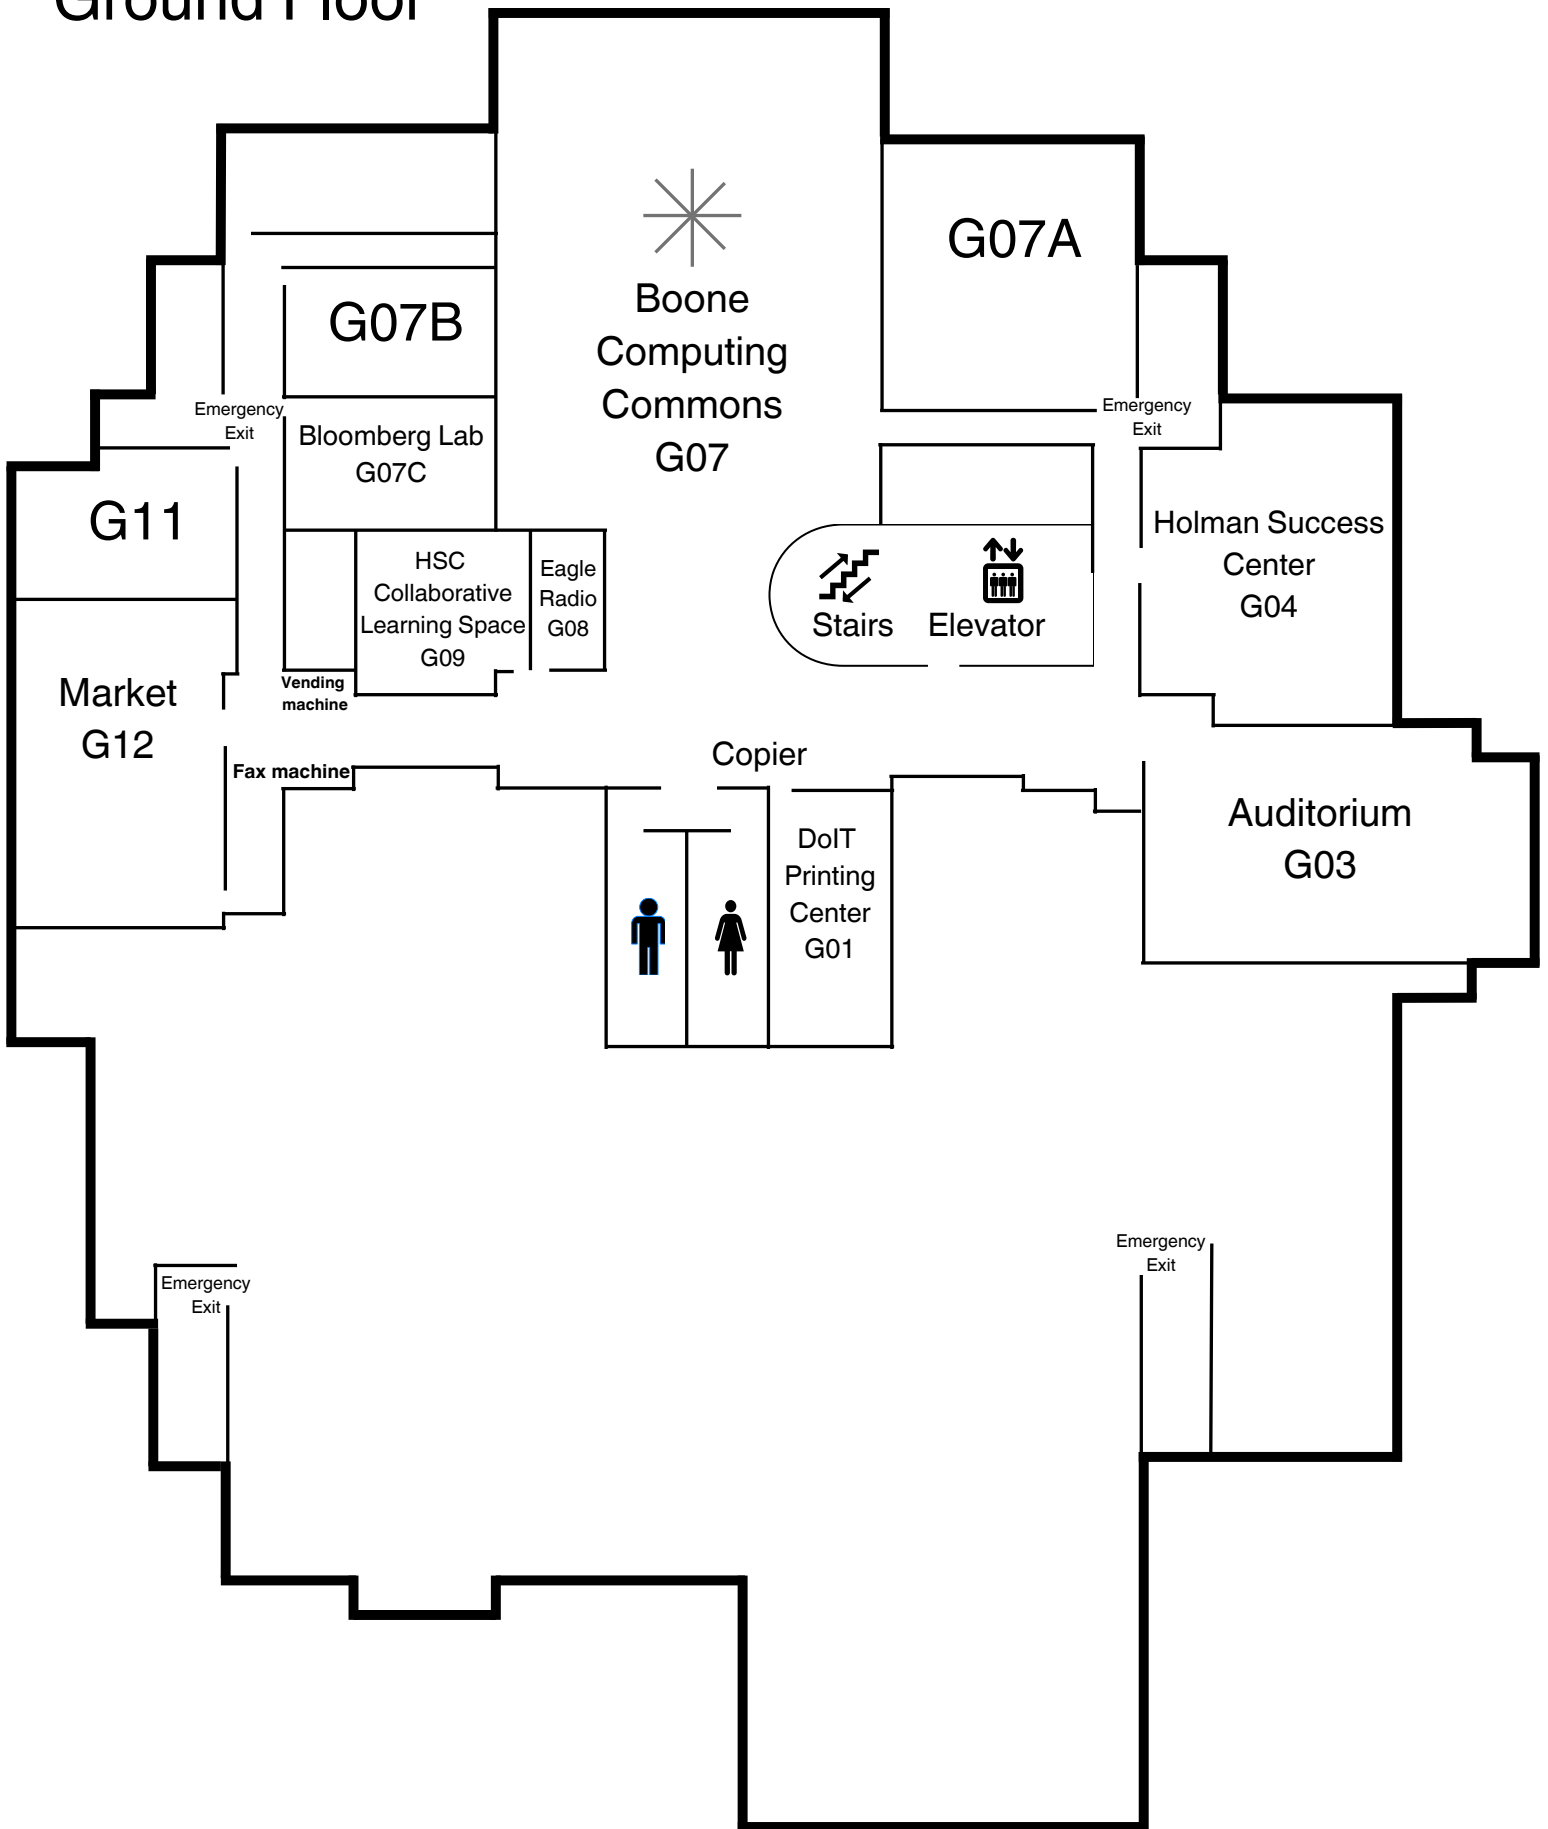

Ground Floor

First Floor

During renovations

Summer 2024

Second Floor

- A/V Lab -- 210
- Faculty Senate -- 216
- Lactation room -- 205M
- Reflection Room -- 214E
- Women's Commission Office -- 215
- Zoom Enabled Collaboration Rooms -- 205E, 205J

Third Floor