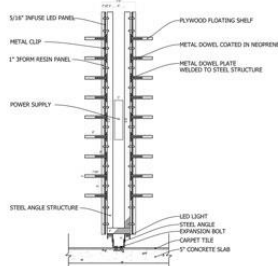

SHADES DISPLAY CASE DETAIL
SCALE: 1/2" = 1'-0"