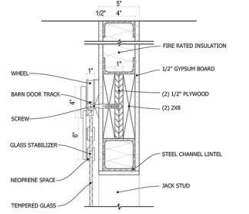

LOBBY 3D PERSPECTIVES

SHADES DISPLAY CASE DETAIL
SCALE: 1/2" = 1'-0"

KOUKAI 3D PERSPECTIVES

HERBIVORE HUT 3D PERSPECTIVES

RUNAWAY 3D PERSPECTIVES

RUNAWAY SOUTH WALL SECTION
SCALE: 1/2" = 1'-0"

IDE410 Studio Adaptive Design – Urban building renovation for commercial Use