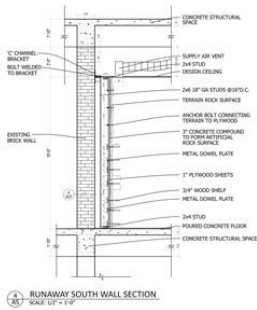

RUNAWAY SOUTH WALL SECTION
SCALE: 1/2" = 1'-0"