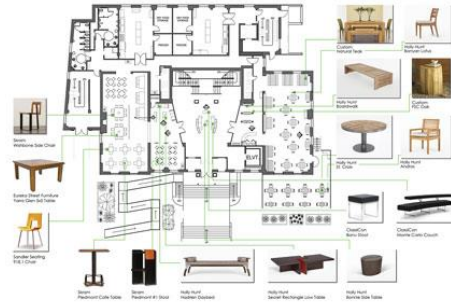

KOUKAI 3D PERSPECTIVES