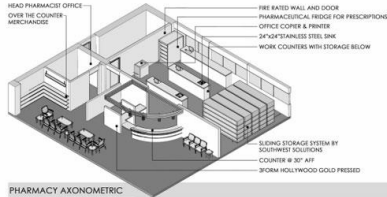

SNOW HALL PHARMACY