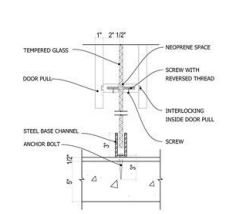

LOBBY 3D PERSPECTIVES

SHADES DISPLAY CASE DETAIL
SCALE: 1/2" = 1'-0"

KOUKAI 3D PERSPECTIVES

HERBIVORE HUT 3D PERSPECTIVES

RUNAWAY 3D PERSPECTIVES

RUNAWAY SOUTH WALL SECTION
SCALE: 1/2" = 1'-0"

IDE410 Studio Adaptive Design – Urban building renovation for commercial Use