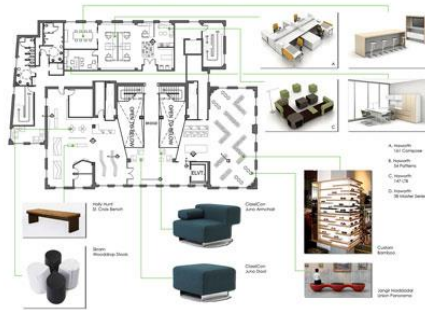

CONCEPT

Ann Arbor, home to the University of Michigan, is a **progressive** city where growth is valued. Lane Hall will portray the vibrancy of this college town and serve as an **energy** hub for students in the surrounding area. Industrial features will integrate with the conservative structure creating a diverse facade. This forward thinking space is driven by **community** and overall **well-being**.