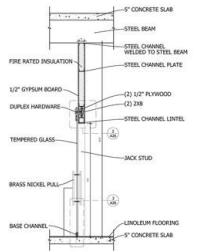

LOBBY 3D PERSPECTIVES

SHADES DISPLAY CASE DETAIL
SCALE: 1/2" = 1'-0"

KOUKAI 3D PERSPECTIVES

HERBIVORE HUT 3D PERSPECTIVES

RUNAWAY 3D PERSPECTIVES

RUNAWAY SOUTH WALL SECTION
SCALE: 1/2" = 1'-0"

IDE410 Studio Adaptive Design – Urban building renovation for commercial Use