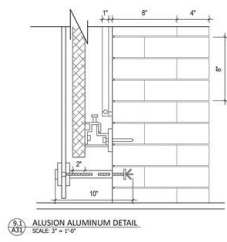

LOBBY 3D PERSPECTIVES

SHADES DISPLAY CASE DETAIL
SCALE: 1/2" = 1'-0"

KOUKAI 3D PERSPECTIVES

HERBIVORE HUT 3D PERSPECTIVES

RUNAWAY 3D PERSPECTIVES

RUNAWAY SOUTH WALL SECTION
SCALE: 1/2" = 1'-0"

IDE410 Studio Adaptive Design – Urban building renovation for commercial Use