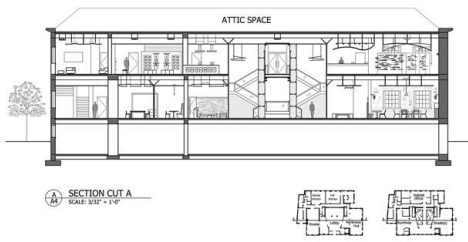

FIRST FLOOR FURNITURE PLAN
SCALE: 1/8" = 1'-0"

SECOND FLOOR FURNITURE PLAN
SCALE: 1/8" = 1'-0"

SHADES 3D PERSPECTIVES

CONCEPT

Ann Arbor, home to the University of Michigan, is a **progressive** city where growth is valued. Lane Hall will portray the vibrancy of this college town and serve as an **energy** hub for students in the surrounding area. Industrial features will integrate with the conservative structure creating a diverse facade. This forward thinking space is driven by **community** and overall **well-being**.

LOBBY 3D PERSPECTIVES

SHADES DISPLAY CASE DETAIL
SCALE: 1/2" = 1'-0"

KOUKAI 3D PERSPECTIVES

HERBIVORE HUT 3D PERSPECTIVES

RUNAWAY 3D PERSPECTIVES

RUNAWAY SOUTH WALL SECTION
SCALE: 1/2" = 1'-0"

IDE410 Studio Adaptive Design – Urban building renovation for commercial Use

SNOW HALL LOBBY

SNOW HALL PHARMACY

SNOW HEALTH CENTER RENOVATION

EASTERN MICHIGAN UNIVERSITY

IDE STUDIO VIII

AMY ETZ
LAUREN HAFNER
WHITNEY MALARIK

SNOW HALL C.A.P.S. OFFICES

Located on the third floor of Snow Hall, the CAPS offices will be comprised of three different layouts. Each layout allows for effective client-counselor communication. Displayed above are three unique sets of finishes. According to color theory research, blue is known to soothe and alleviate tension, yellow has antibacterial properties and green creates balance and harmony throughout the body. For these reasons, we chose blue, yellow and green for the color schemes in these rooms.