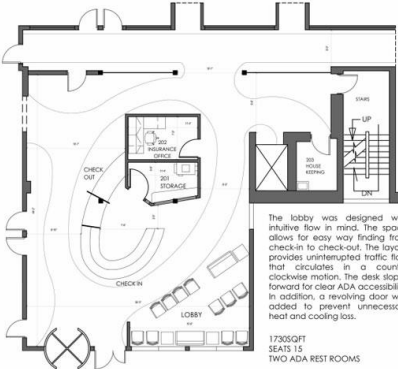

SNOW HALL LOBBY