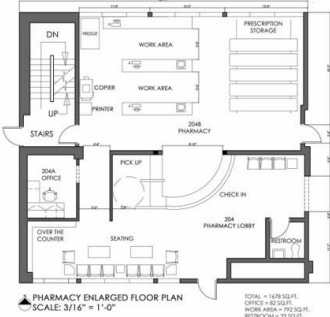

SNOW HALL PHARMACY