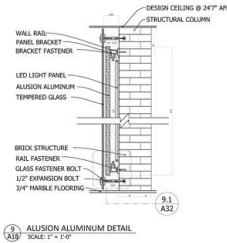

LOBBY 3D PERSPECTIVES

SHADES DISPLAY CASE DETAIL
SCALE: 1/2" = 1'-0"

KOUKAI 3D PERSPECTIVES

HERBIVORE HUT 3D PERSPECTIVES

RUNAWAY 3D PERSPECTIVES

RUNAWAY SOUTH WALL SECTION
SCALE: 1/2" = 1'-0"

IDE410 Studio Adaptive Design – Urban building renovation for commercial Use