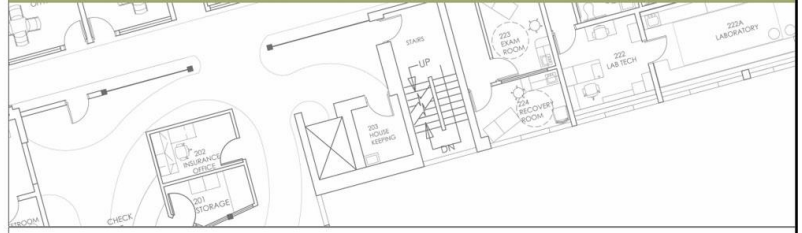

SNOW HEALTH CENTER RENOVATION

EASTERN MICHIGAN UNIVERSITY

IDE STUDIO VIII

AMY ETZ
LAUREN HAFNER
WHITNEY MALARIK

SNOW HALL C.A.P.S. OFFICES