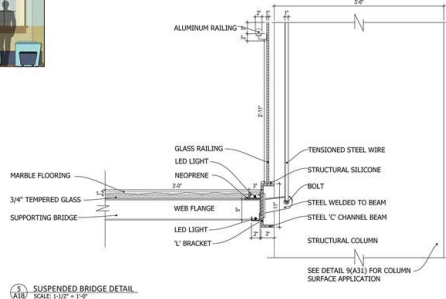

LOBBY 3D PERSPECTIVES

SHADES DISPLAY CASE DETAIL
SCALE: 1/2" = 1'-0"

KOUKAI 3D PERSPECTIVES

HERBIVORE HUT 3D PERSPECTIVES

RUNAWAY 3D PERSPECTIVES

RUNAWAY SOUTH WALL SECTION
SCALE: 1/2" = 1'-0"

IDE410 Studio Adaptive Design – Urban building renovation for commercial Use