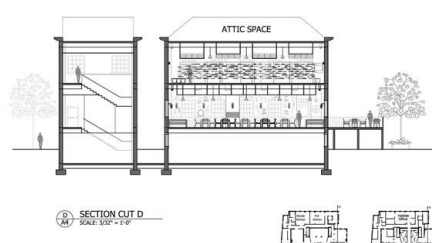

FIRST FLOOR FURNITURE PLAN
SCALE: 1/8" = 1'-0"

SECOND FLOOR FURNITURE PLAN
SCALE: 1/8" = 1'-0"

SHADES 3D PERSPECTIVES

CONCEPT

Ann Arbor, home to the University of Michigan, is a **progressive** city where growth is valued. Lane Hall will portray the vibrancy of this college town and serve as an **energy** hub for students in the surrounding area. Industrial features will integrate with the conservative structure creating a diverse facade. This forward thinking space is driven by **community** and overall **well-being**.

LOBBY 3D PERSPECTIVES

SHADES DISPLAY CASE DETAIL
SCALE: 1/2" = 1'-0"

KOUKAI 3D PERSPECTIVES

HERBIVORE HUT 3D PERSPECTIVES

RUNAWAY 3D PERSPECTIVES

RUNAWAY SOUTH WALL SECTION
SCALE: 1/2" = 1'-0"

IDE410 Studio Adaptive Design – Urban building renovation for commercial Use

SNOW HALL LOBBY

SNOW HALL PHARMACY

SNOW HEALTH CENTER RENOVATION

EASTERN MICHIGAN UNIVERSITY

IDE STUDIO VIII

AMY ETZ
LAUREN HAFNER
WHITNEY MALARIK

SNOW HALL C.A.P.S. OFFICES

Located on the third floor of Snow Hall, the CAPS offices will be comprised of three different layouts. Each layout allows for effective client-counselor communication. Displayed above are three unique sets of finishes. According to color theory research, blue is known to soothe and alleviate tension, yellow has antibacterial properties and green creates balance and harmony throughout the body. For these reasons, we chose blue, yellow and green for the color schemes in these rooms.