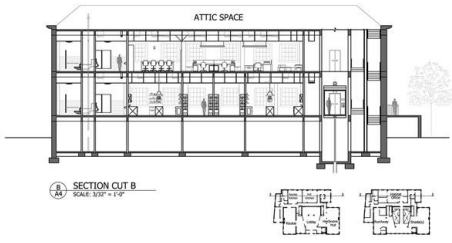

FIRST FLOOR FURNITURE PLAN
SCALE: 1/8" = 1'-0"

SECOND FLOOR FURNITURE PLAN
SCALE: 1/8" = 1'-0"

SHADES 3D PERSPECTIVES

CONCEPT

Ann Arbor, home to the University of Michigan, is a **progressive** city where growth is valued. Lane Hall will portray the vibrancy of this college town and serve as an **energy** hub for students in the surrounding area. Industrial features will integrate with the conservative structure creating a diverse facade. This forward thinking space is driven by **community** and overall **well-being**.

LOBBY 3D PERSPECTIVES

SHADES DISPLAY CASE DETAIL
SCALE: 1/2" = 1'-0"

KOUKAI 3D PERSPECTIVES

HERBIVORE HUT 3D PERSPECTIVES

RUNAWAY 3D PERSPECTIVES

RUNAWAY SOUTH WALL SECTION
SCALE: 1/2" = 1'-0"

IDE410 Studio Adaptive Design – Urban building renovation for commercial Use